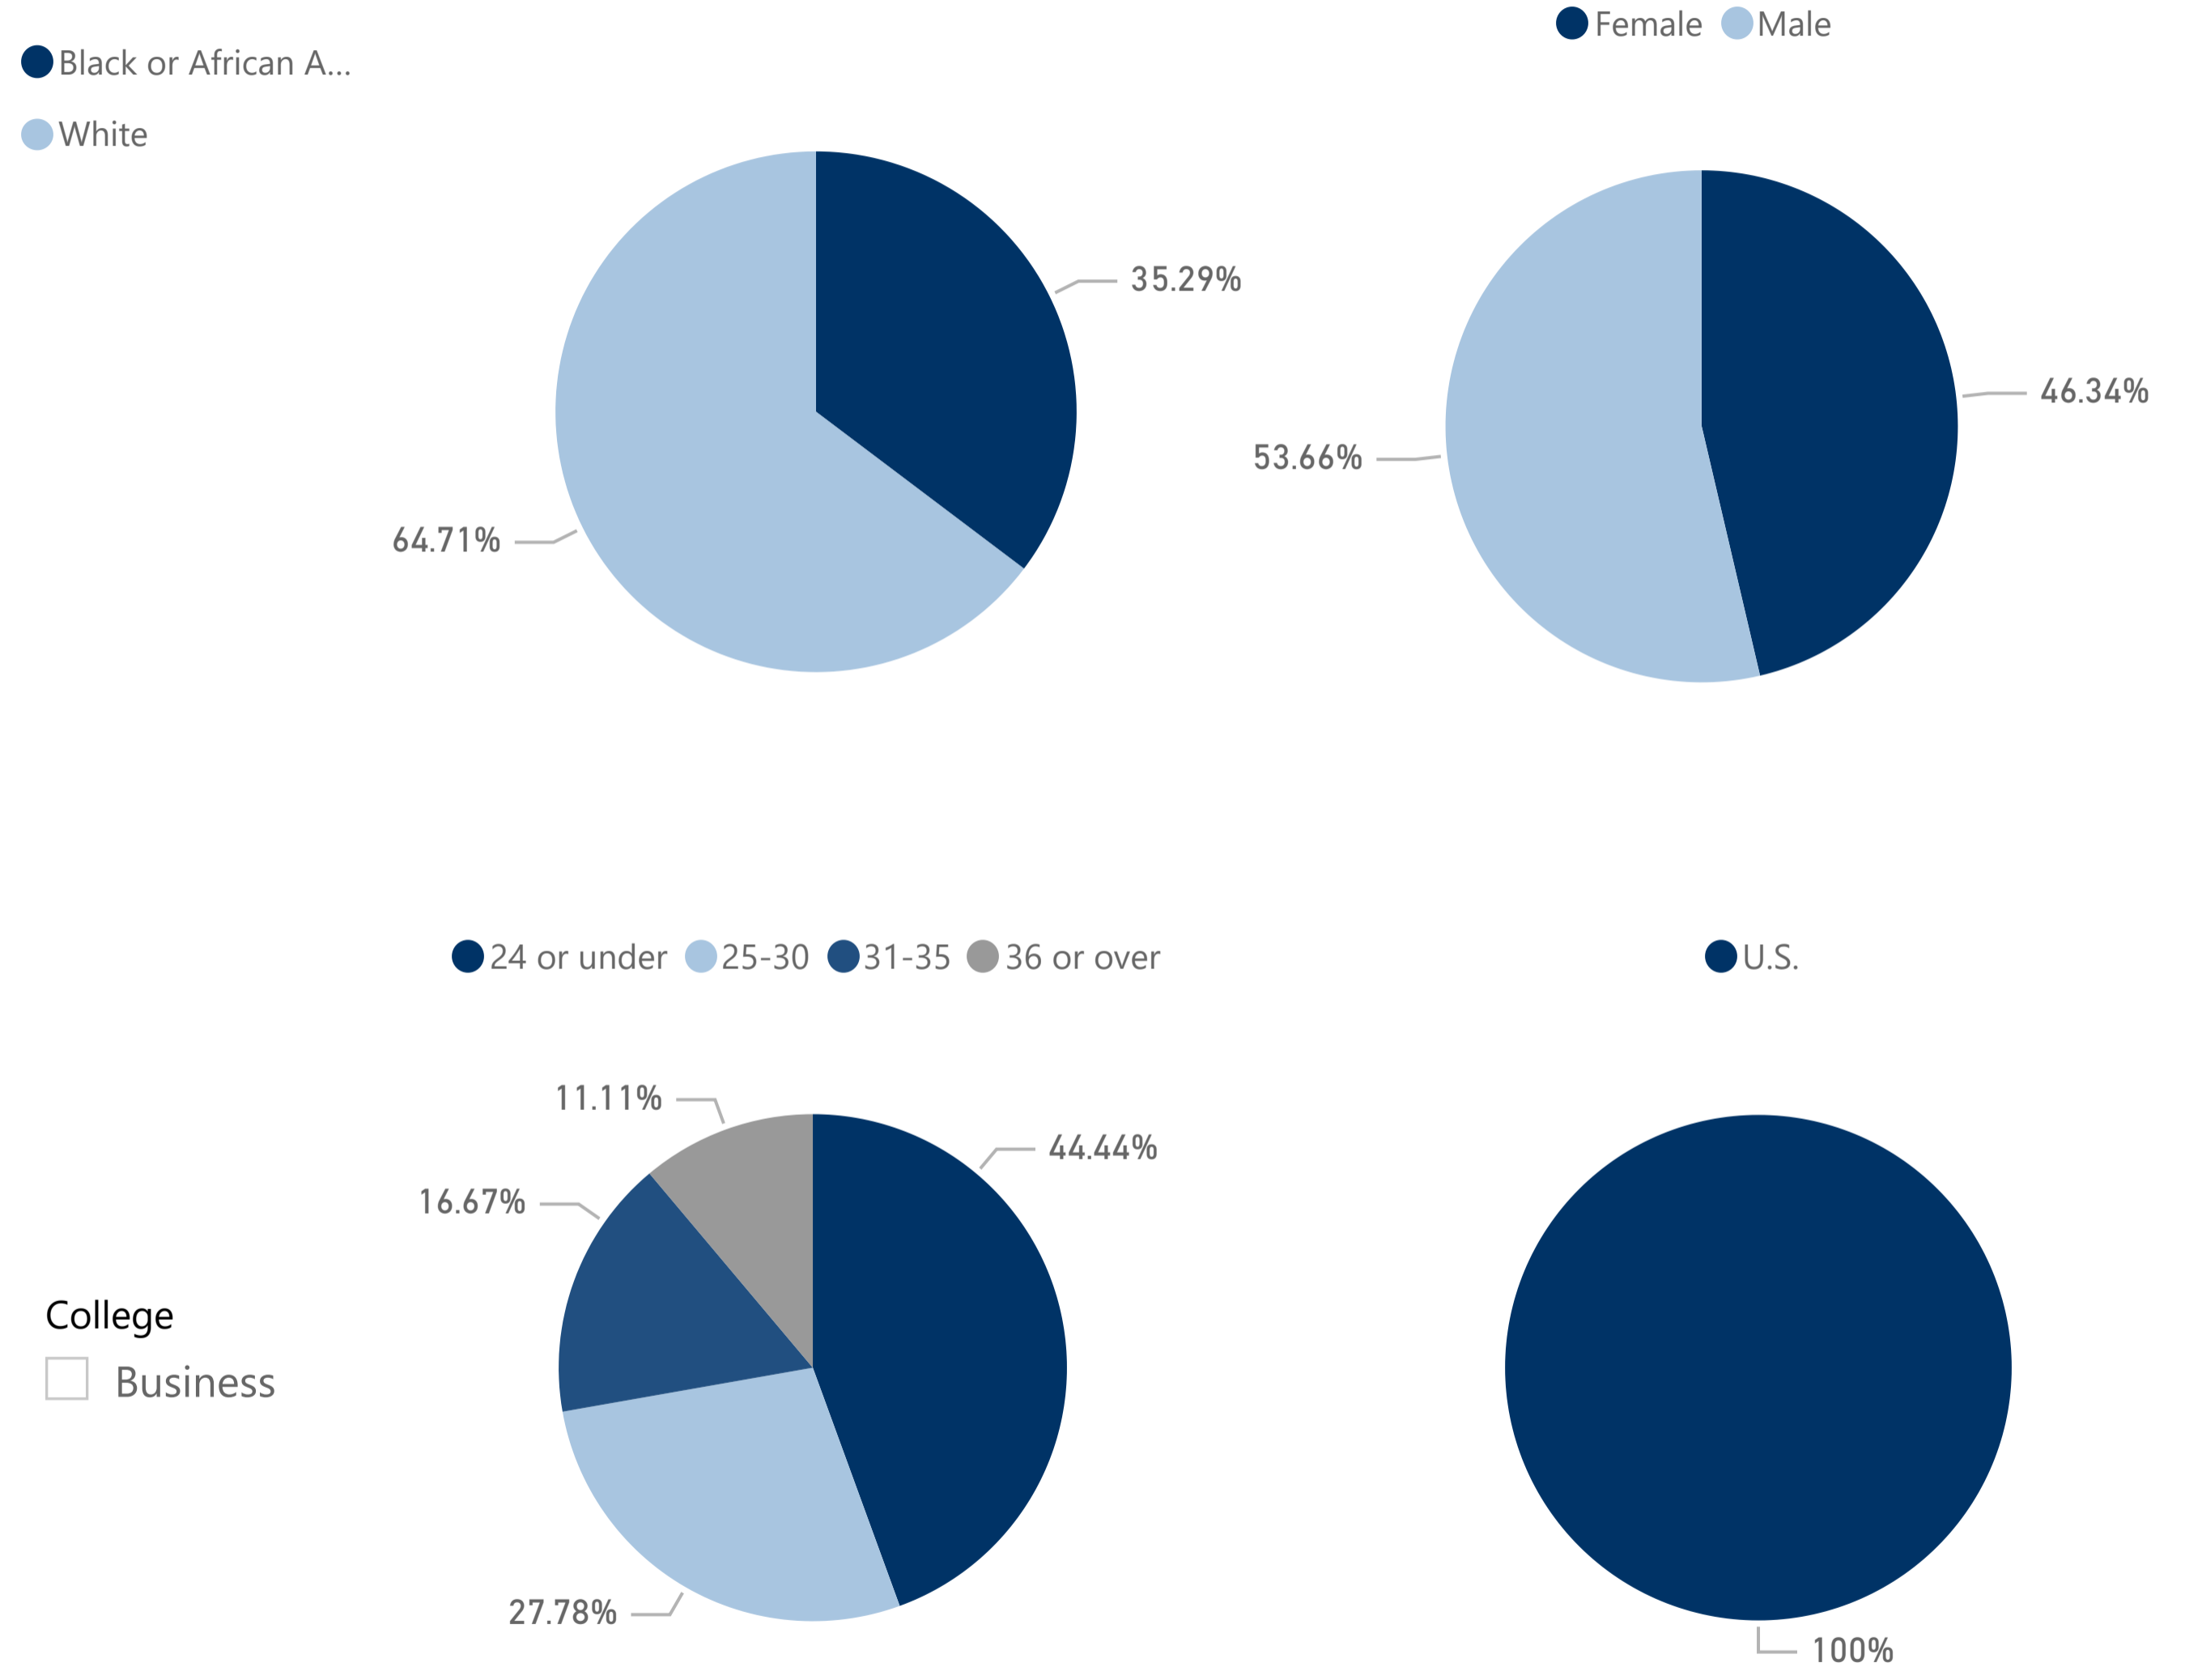

If you could choose your major again, would you choose same one?