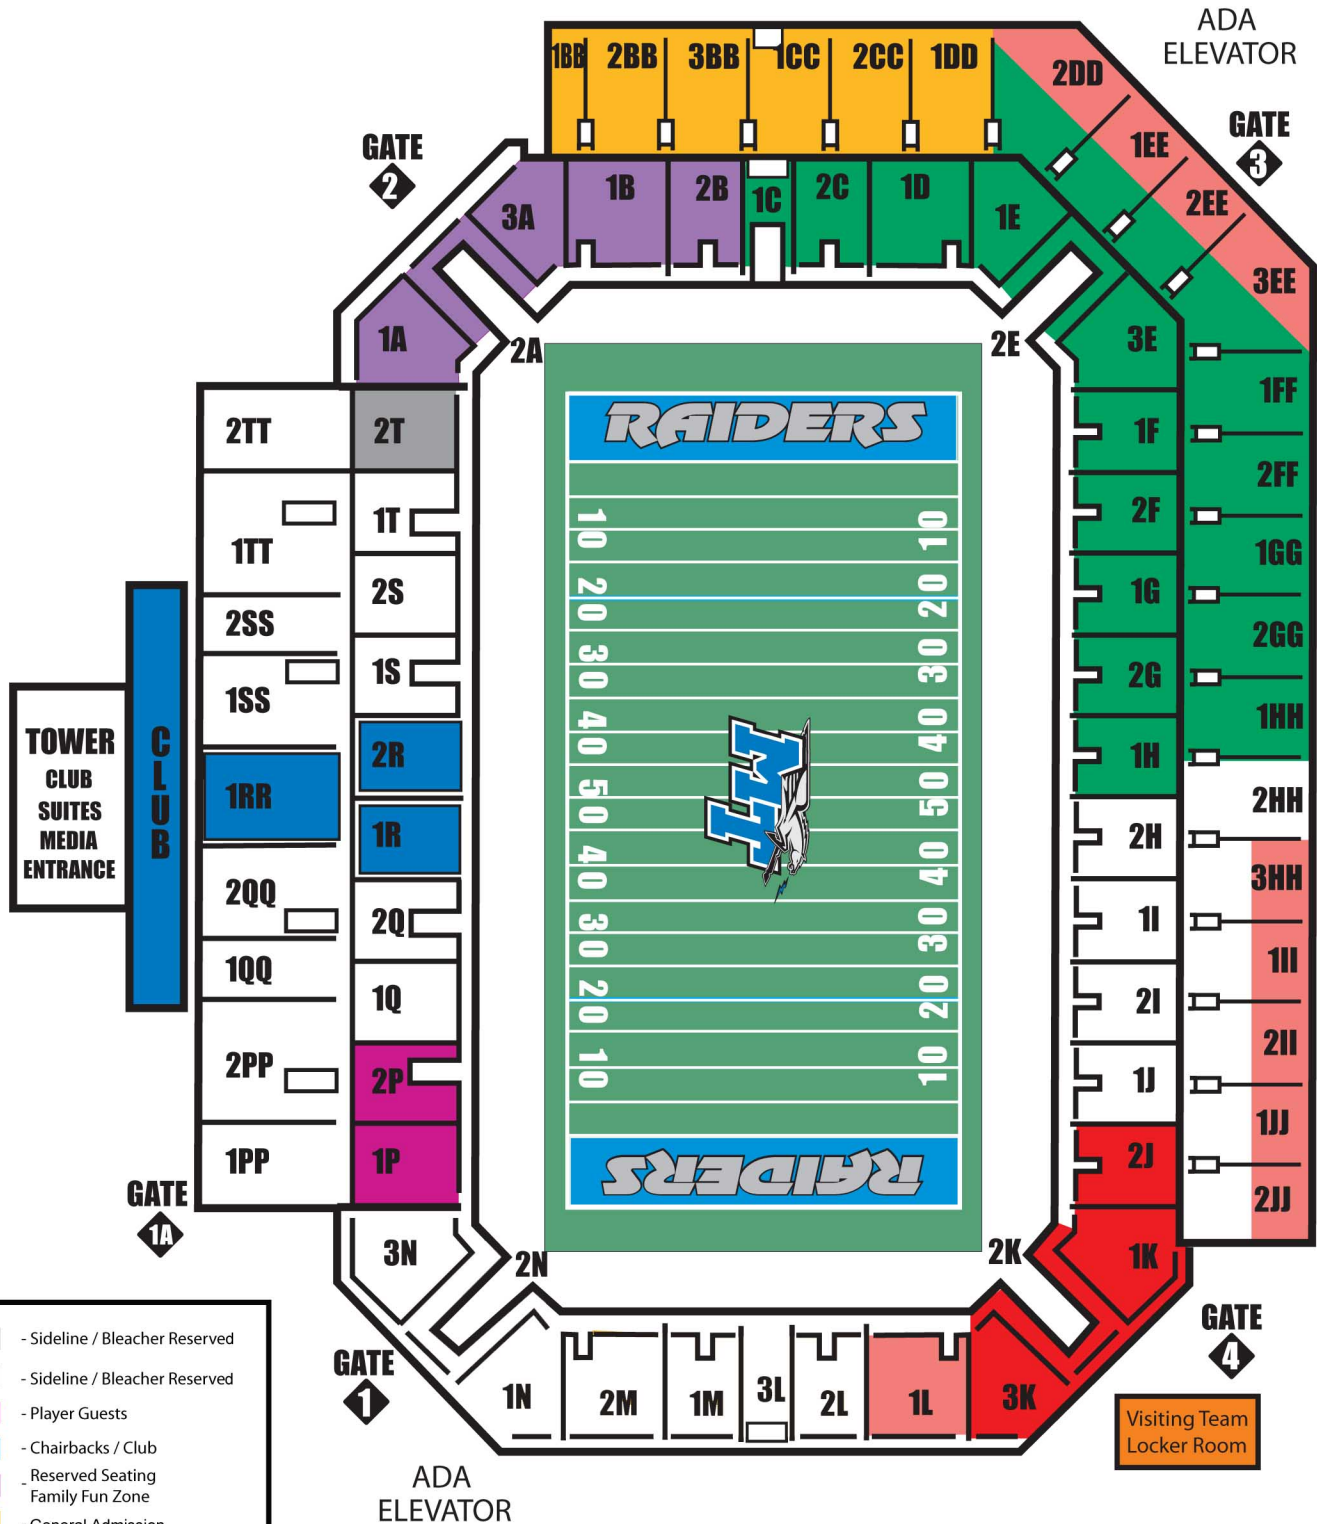

HORACE JONES FIELD / FLOYD STADIUM

SEATING SECTIONS

- Sideline / Bleacher Reserved
- Sideline / Bleacher Reserved
- Player Guests
- Chairbacks / Club
- Reserved Seating
Family Fun Zone
- General Admission
- Student
- Visitor
- Visitor Overflow
- ★ - You are Here