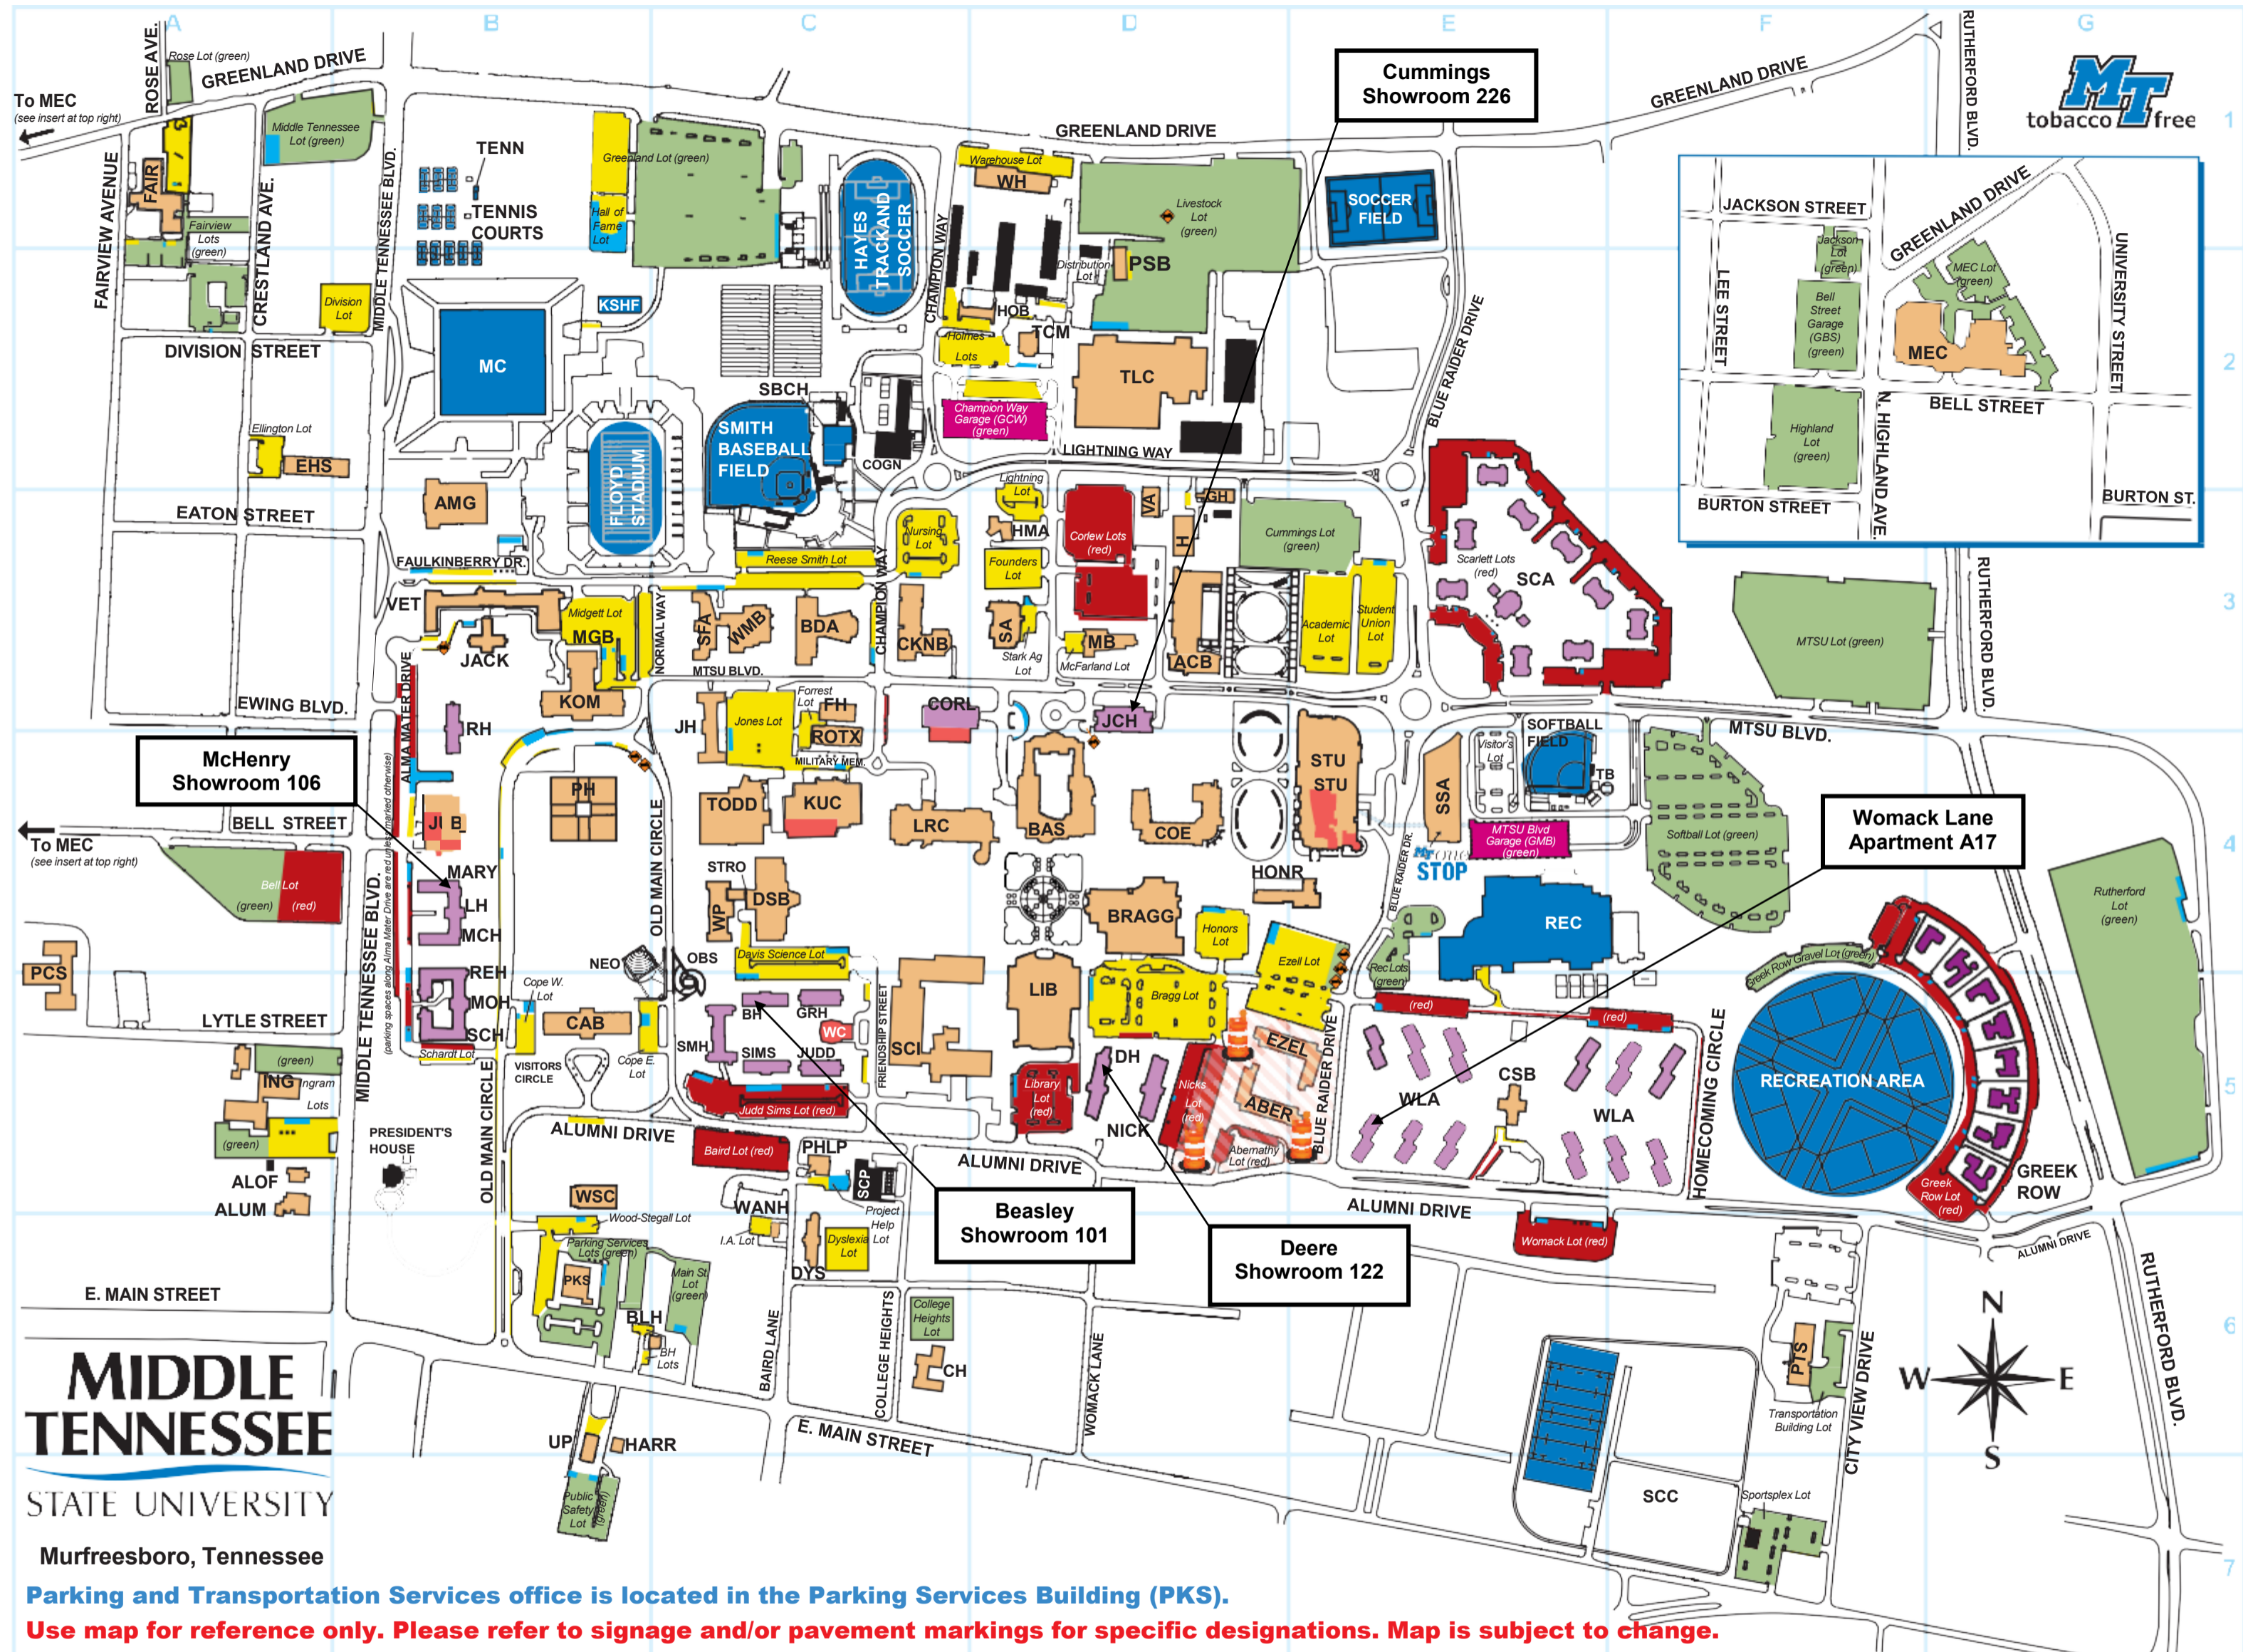

- ACB Academic Classroom Building, 1751 MTSU Boulevard, **D3**
- ABER Abernathy Hall, 1719 Alumni Drive, **D5**
- ALOF Alumni Office, 2263 Middle Tennessee Boulevard, **A5**
- ALUM Alumni House, 2259 Middle Tennessee Boulevard, **A5**
- AMG Alumni Memorial Gym, 2610 Middle Tennessee Boulevard, **B3**
- BAS Business and Aerospace Building, 1642 MTSU Boulevard, **D4**
- BDA Boutwell Dramatic Arts Building, 615 Champion Way, **C3**
- BH Beasley Hall, 323 Friendship Street, **C5**
- BLH TCWNHA (Black House), 1417 East Main Street, **C6**
- BRAGG John Bragg Media and Entertainment Building, 1735 Blue Raider Drive, **D4**
- CAB Cope Administration Building, 315 Visitor's Circle, **B5**
- CH College Heights Building, 1607 East Main Street, **C6**
- CKNB Cason-Kennedy Nursing Building, 610 Champion Way, **C3**
- COE College of Education Building, 1756 MTSU Boulevard, **D4**
- COGN Central Utility Plant/Cogeneration Plant, 729 Champion Way, **C2**
- CORL Corlew Hall, 1634 MTSU Boulevard, **C3**
- CSB Central Services Building (Day Care Center), 1835 Alumni Drive, **E5**
- DH Deere Hall, 1619 Alumni Drive, **D5**
- DSB Davis Science Building, 422 Old Main Circle, **C4**
- DYS Tennessee Center for the Study and Treatment of Dyslexia, 200 North Baird Lane, **C6**
- EHS Ellington Human Sciences Building, 2623 Middle Tennessee Boulevard, **A2**
- EZEL Ezell Hall, 1727 Blue Raider Drive, **D5**
- FAIR Fairview Building, 820 Fairview Avenue, **A1**
- FH Forrest Hall, 543 Champion Way, **D3**
- GH Greenhouse, 1724 Lightning Way, **C3**
- GRH Gracy Hall, 321 Friendship Street, **C5**
- HARR Center for Historic Preservation (Harrison House), 1416 East Main Street, **B6**
- HC Horticulture Facility, 1714 Lightning Way, **D3**
- HMA Housing Maintenance Annex, 657 Founders Lane, **D3**
- HOB Holmes Building (Maintenance Complex), 836 Champion Way, **D2**
- HONR Paul W. Martin Sr. Honors Building, 1737 Blue Raider Drive, **D4**
- ING Sam H. Ingram Building, 2269 Middle Tennessee Boulevard, **A5**
- JACK Tom H. Jackson Building, 628 Alma Mater Drive, **B3**
- JCH Jim Cummings Hall, 1744 MTSU Boulevard, **D3**
- JH Jones Hall, 624 Old Main Circle, **C3**
- JUB James Union Building, 516 Alma Mater Drive, **B4**
- JUDD Judd Hall, 217 Friendship Street, **C5**
- KOM Kirksey Old Main, 612 Old Main Circle, **B3**
- KSHF Emmett and Rose Kennon Sports Hall of Fame, 1320 Greenland Drive, **B2**
- KUC Keathley University Center, 1524 Military Memorial, **C4**
- LH Lyon Hall, 414 Alma Mater Drive, **B4**
- LIB James E. Walker Library, 1611 Alumni Drive, **D5**
- LRC Ned McWherter Learning Resources Center, 1558 Military Memorial, **C4**
- MARY Miss Mary Hall, 414 Alma Mater Drive, **B4**
- MB McFarland Building, 654 Founders Lane, **D3**
- MC Murphy Center, 2650 Middle Tennessee Boulevard, **B2**
- MCH McHenry Hall, 414 Alma Mater Drive, **B4**
- MEC Andrew Woodfin Miller, Sr. Education Center, 503-509 Bell Street, (See inset at top right)
- MGB Midgett Building, 612 Old Main Circle, **B3**
- MOH Monohan Hall, 312 Alma Mater Drive, **B5**
- NEO Naked Eye Observatory, 346 Old Main Circle, **B4**
- NICK Nicks Hall, 1715 Alumni Drive, **D5**
- OBS Observatory, 346 Old Main Circle, **C5**
- PCS Homer Pittard Campus School, 923 East Lytle Street, **A4**
- PH Peck Hall, 537 Old Main Circle, **B4**
- PHLP Project Help, 206 North Baird Lane, **C5**
- PKS Parking Services Building, 1403 East Main Street, **B6**
- PSB Printing Services Building, 1756 Greenland Drive, **D2**
- PTS Parking and Transportation Services, 205 City View Drive, **F6**
- REC Health, Wellness, and Recreation Center (Health Services located inside the HWRC), 1848 Blue Raider Drive, **E4**
- REH Reynolds Hall, 312 Alma Mater Drive, **B5**
- RH Rutledge Hall, 526 Alma Mater Drive, **B3**
- ROTX ROTC Annex, 531 Champion Way, **C4**
- SAG Stark Agriculture Center, 651 Founders Lane, **D3**
- SBCH Stephen B. Smith Baseball Clubhouse, 641 Champion Way, **C2**
- SCA Scarlett Commons Apartments 1-9, 1858 MTSU Boulevard, **E3**
- SCC Sports Club Complex, 2111 East Main Street, **F7**
- SCH Schardt Hall, 312 Alma Mater Drive, **B5**
- SCI Science Building, 440 Friendship Street, **C5**
- SCP Satellite Chiller Plant, 215 College Heights, **C5**
- SFA Saunders Fine Arts Building, 629 Normal Way, **C3**
- SIMS Sims Hall, 215 Friendship Street, **C5**
- SL Soils Lab, **C6**
- SMH Smith Hall, 318 Old Main Circle, **C5**
- SSAC Student Services and Admissions Center, 1860 Blue Raider Drive, **E4**
- STRO Strobel Lobby, **C4**
- STU Student Union Building, 1768 MTSU Boulevard, **E4**
- TB Telescope Building, 1852 MTSU Boulevard, **F4**
- TENN Buck Bouldin Tennis Center, 1210 Greenland Drive, **B1**
- TCM Telecommunications Building, 732 Champion Way, **D2**
- TLC Tennessee Livestock Center, 1720 Greenland Drive, **D2**
- TODD Andrew L. Todd Hall, 542 Old Main Circle, **C4**
- UP University Police, 1412 East Main Street, **B6**
- VA Vocational Agriculture, 1704 Lightning Way, **D3**
- VET Voorhies Engineering Technology, 1212 Faulkinberry Drive, **B3**
- WANH Internal Audit (Wansley House), 209 North Baird Lane, **C6**
- WC Woodmore Cybercafe, 319 Friendship Street, **C5**
- WH Warehouse (Maintenance Complex), 1672 Greenland Drive, **D1**
- WLA Womack Lane Apartments A-L, 1815 Alumni Drive, **E5**
- WMB Wright Music Building, 1439 Faulkinberry Drive, **C3**
- WPS Wisner-Patten Science Hall, 422 Old Main Circle, **C4**
- WSC Wood-Stegall Center (Development and University Advancement), 120 Old Main Circle, **B5**

MIDDLE TENNESSEE STATE UNIVERSITY
Murfreesboro, Tennessee

Parking and Transportation Services office is located in the Parking Services Building (PKS).

Use map for reference only. Please refer to signage and/or pavement markings for specific designations. Map is subject to change.

Color code for parking designation

- Faculty, Staff, Administration (white permit)
- Green Permit Parking
- Disabled Parking (blue permit)
- Red Permit Parking (MTSU Housing residents only)
- Open to currently enrolled students. A green, red, or handicap pass is required
- Metered parking
- Motorcycle parking area
- Skywalk bridges
- Construction Zones
- Seek Alternate Routes

Color code for buildings/sports areas

- Residence Halls
- Academic/Administrative
- Dining
- Athletics/Recreation
- Greek Housing
- Located in SSAC **STOP** (see grid area E4)

Middle Tennessee State University does not discriminate on the basis of race, color, national origin, sex, or disability. See our full policy at www.mtsu.edu/titleix.